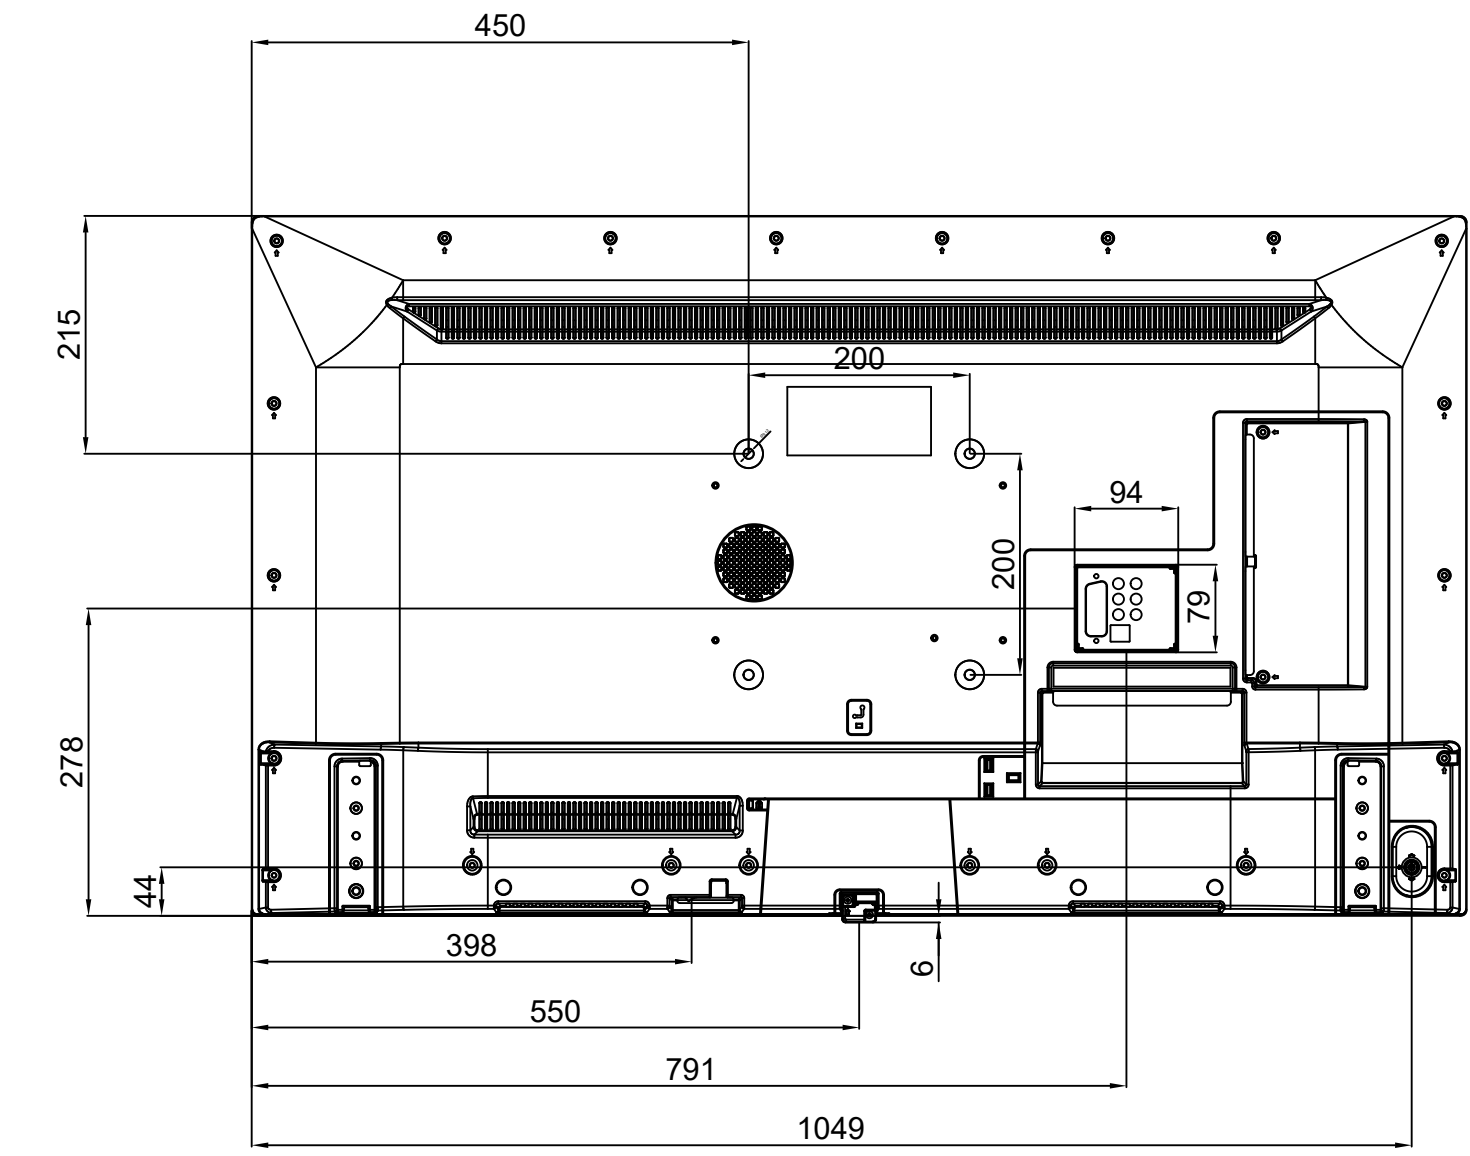

REVNO	DATE/TARİH	NOTES/AÇIKLAMALAR
1	29.07.2019	FORMAT DÜZENLENDİ
2		
3		

MODEL	DIMENSIONS (mm)		
	WIDTH mm	DEPTH mm	HEIGHT mm
49405 VS			
PRODUCT	1099	55	633
PACKAGING	1195	145	775

TOLERANCES	K	NAME:	REV:
0.00/50.00	±0.10	49405 VS	R01
50.01/100.00	±0.30	CREATED : SAIM BENLİ	DATE: 04.10.2018
100.01/250.00	±0.50	LAST REV. : SAIM BENLİ	SHEET: 1 / 1
250.01/500.00	±0.75	CHECK : Hakan KOYUNCUOĞLU	SCALE : 1
500.01/1000.00	±1.00	APPRV. : Deniz ÇETİNYÜREK	 UNIT mm
1000.01/2500.00	±1.50	 VESTEL VESTEL ELECTRONICS / DIJITAL PRODUCTS OPERATIONS MANİSA/TURKIYE TEL:+90.236.2130660 FAX:+90.236.2130512	
ANGLES	±0.5°		