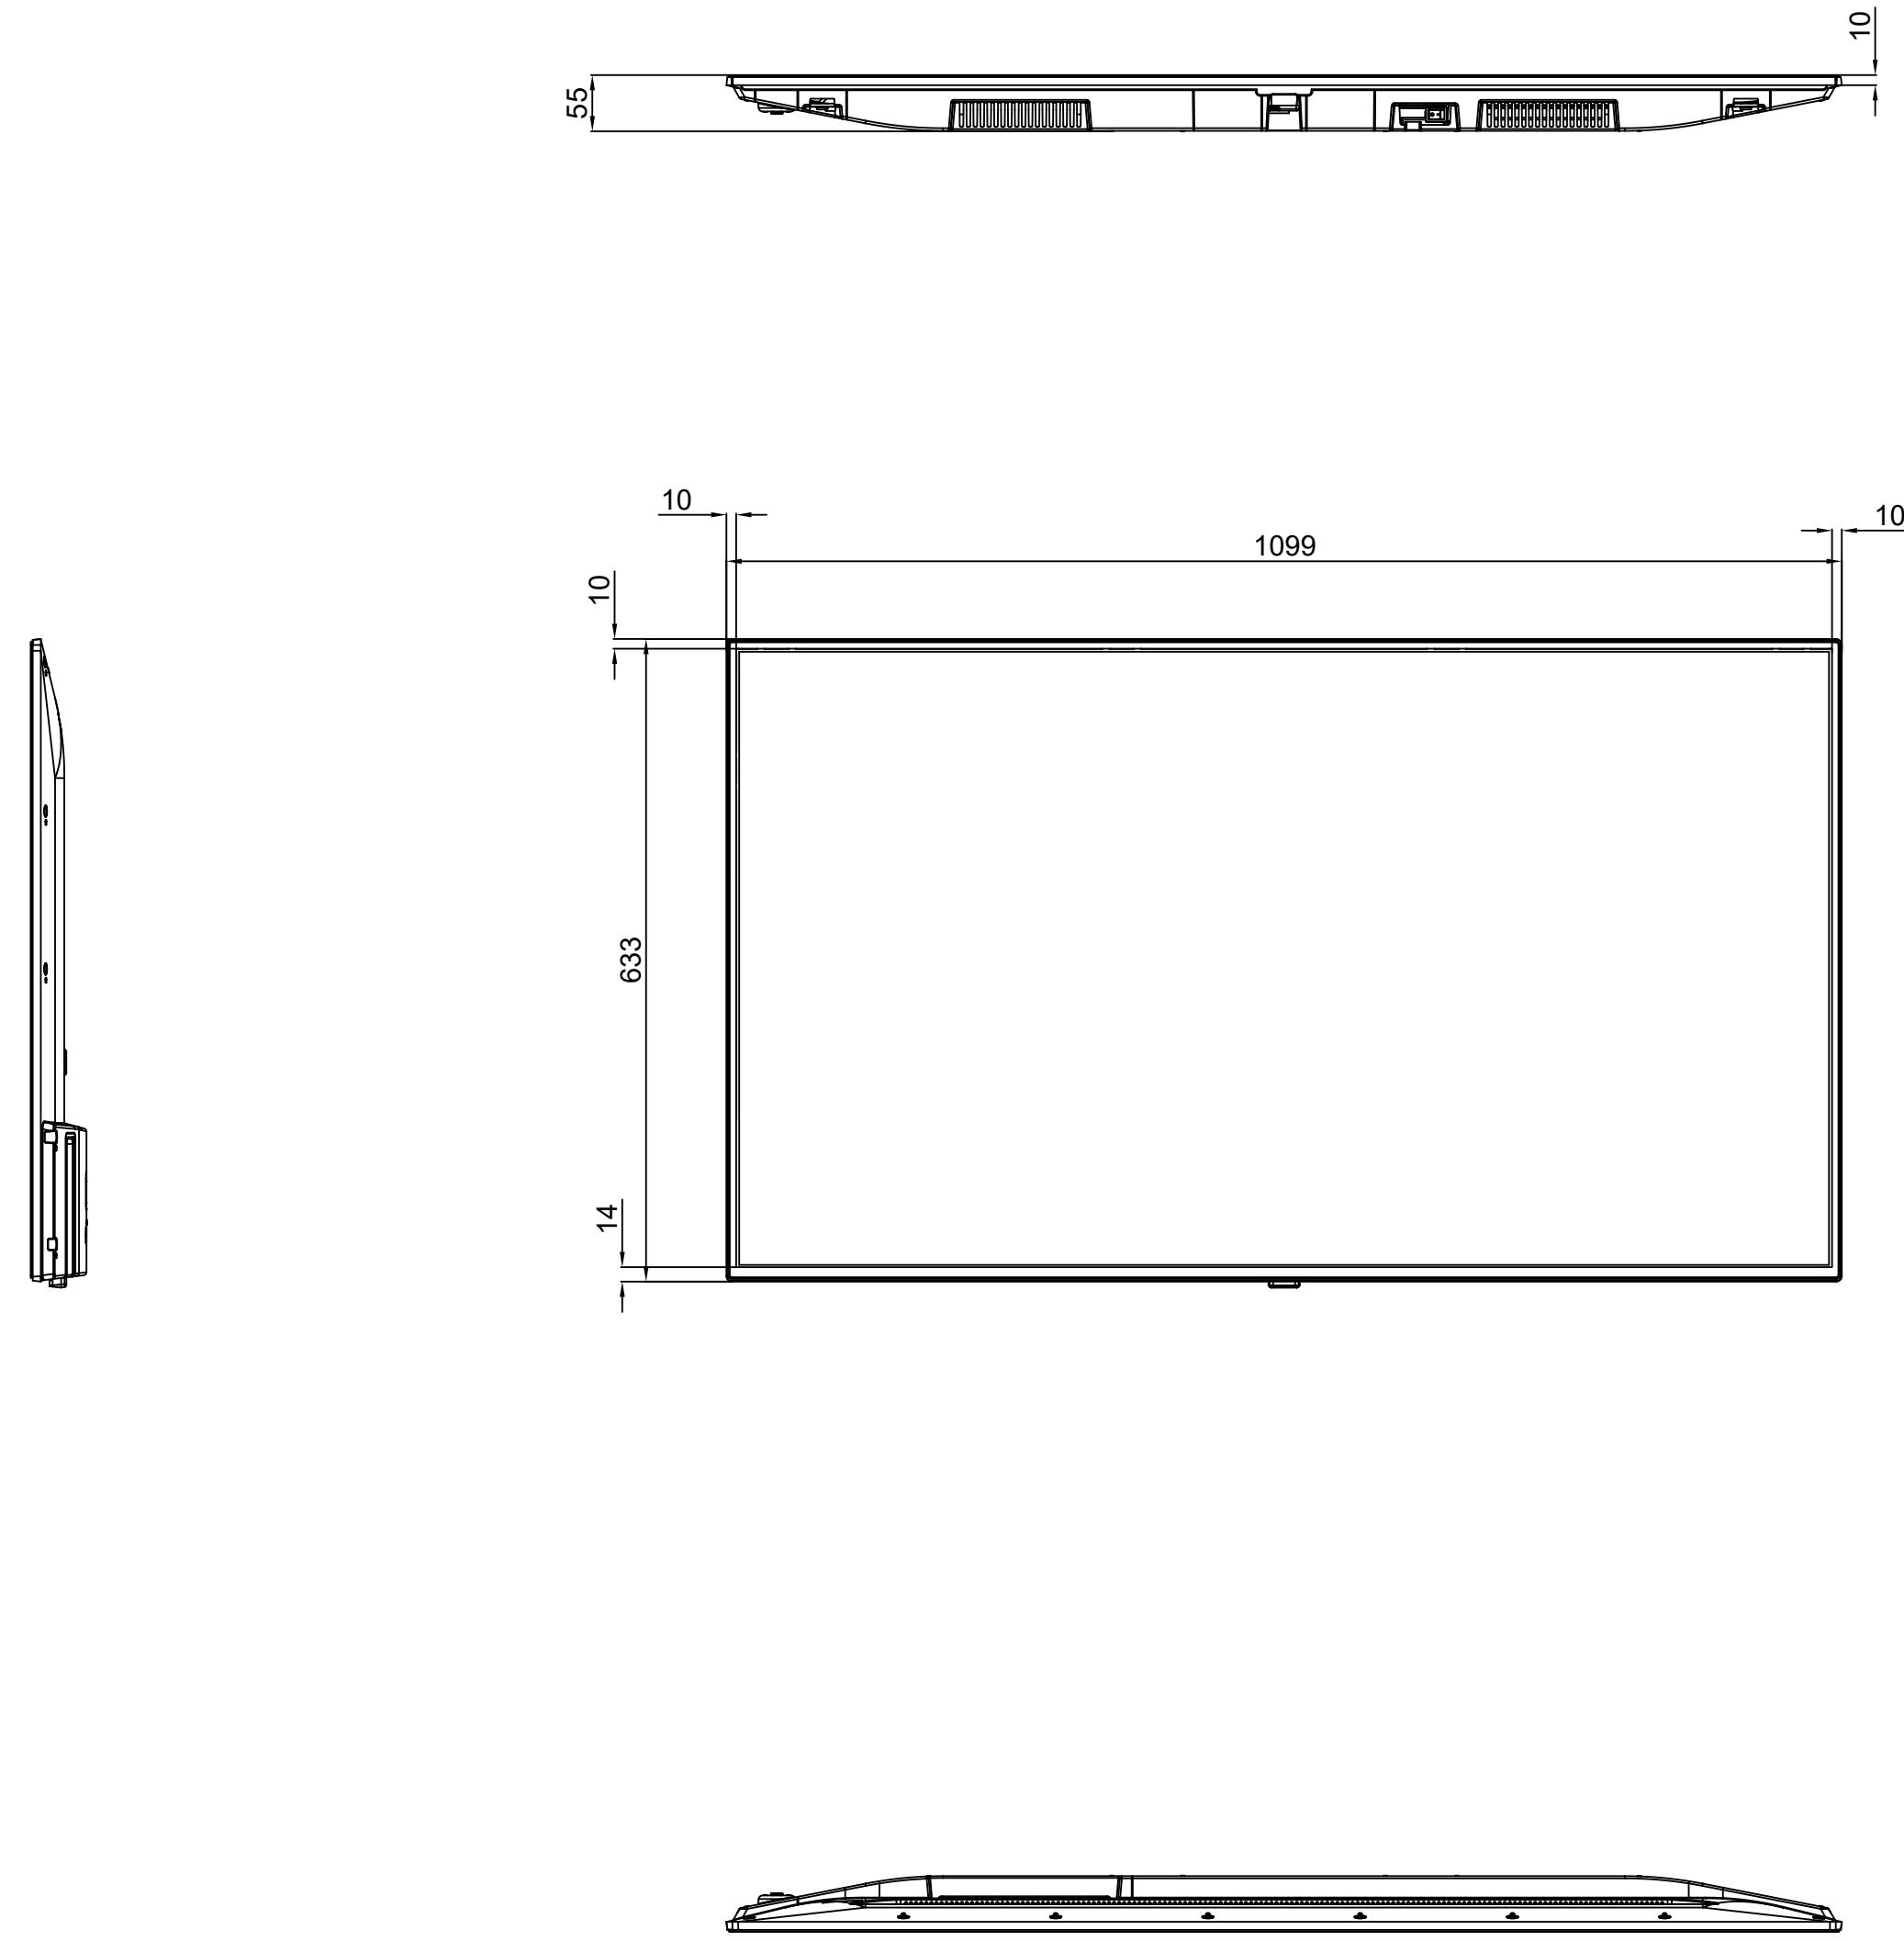

REVNO	DATE/TARİH	NOTES/AÇIKLAMALAR
1	29.07.2019	FORMAT DÜZENLENDİ
2		
3		

MODEL	DIMENSIONS (mm)		
	WIDTH mm	DEPTH mm	HEIGHT mm
49405 VS			
PRODUCT	1099	55	633
PACKAGING	1195	145	775

TOLERANCES	K	NAME:	REV:
0.00/50.00	±0.10	49405 VS	R01
50.01/100.00	±0.30	CREATED : SAIM BENLİ	DATE: 04.10.2018
100.01/250.00	±0.50	LAST REV. : SAIM BENLİ	SHEET: 1 / 1
250.01/500.00	±0.75	CHECK : Hakan KOYUNCUOĞLU	SCALE : 1
500.01/1000.00	±1.00	APPRV. : Deniz ÇETİNYÜREK	 UNIT mm
1000.01/2500.00	±1.50	 VESTEL VESTEL ELECTRONICS / DIJITAL PRODUCTS OPERATIONS MANİSA/TURKIYE TEL:+90.236.2130660 FAX:+90.236.2130512	
ANGLES	±0.5°		